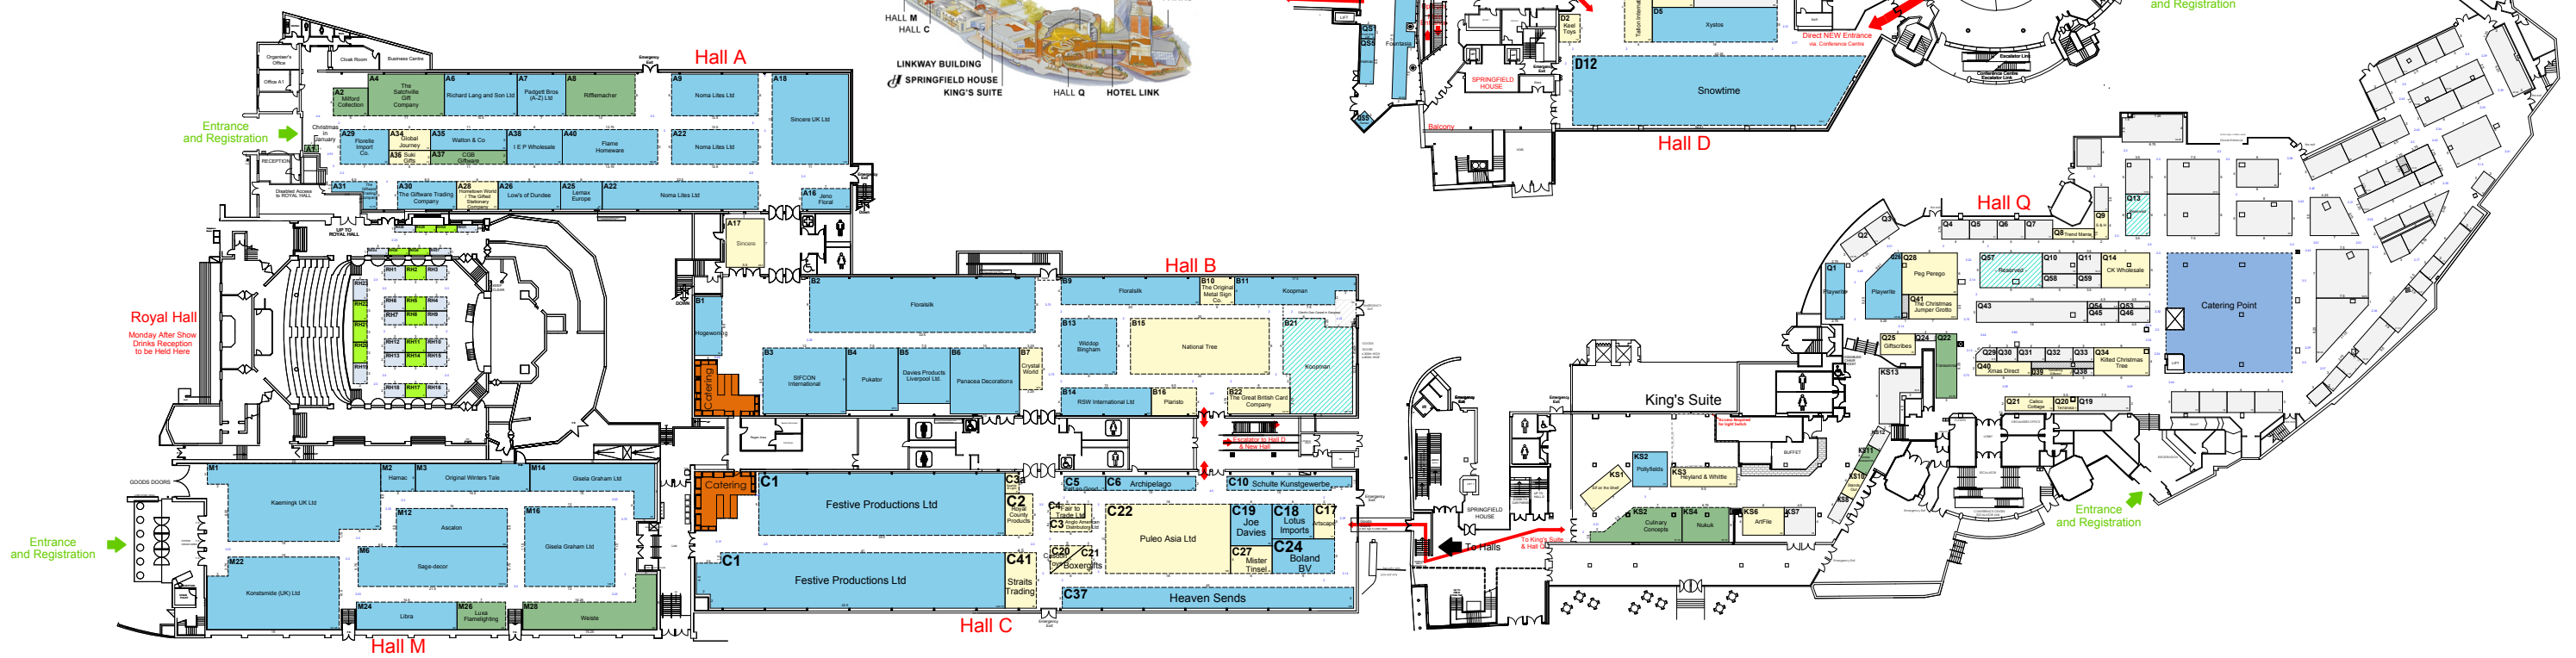

Conference Centre
(Level 4)

First Floor Level

Entrance
and Registration

Hall D

Hall Q

Entrance
and Registration

Royal Hall
Monday After Show
Drinks Reception
to be Held Here

Entrance
and Registration

Hall M

Hall C

Hall B

Hall A

King's Suite

Catering Point

Entrance
and Registration