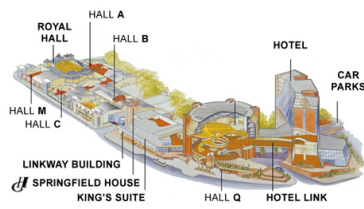

Harrogate Christmas & Gift

14th to 17th January 2018 Harrogate International Centre

9am - 6pm Sunday to Tuesday. 9am - 4pm Wednesday

Escalators to Lower Levels
Halls ABCM

Premier Hall
(Upper Level)

H1 Premier Decorations Ltd

Conference Centre
(Level 4)

First Floor Level

Entrance
and Registration

Hall D

Hall Q

Entrance
and Registration

Royal Hall
Monday After Show
Drinks Reception
to be Held Here

Entrance
and Registration

Hall M

Hall C

Hall B

Hall A

King's Suite

Catering Point

Entrance
and Registration